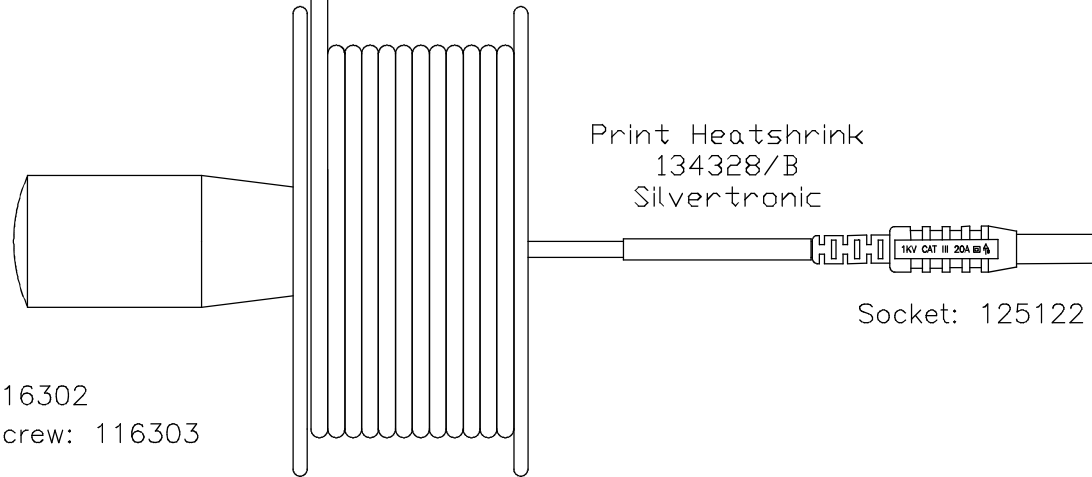

Part No:
134328/B

CAGECODE U9346

This drawing is not to be disclosed to a third party without the written authority from the company ●

NSN 2590-01-624-0107

OEM OR Plug: 125076

D/S Cable: 119054 Standard Cut length 12.5M,